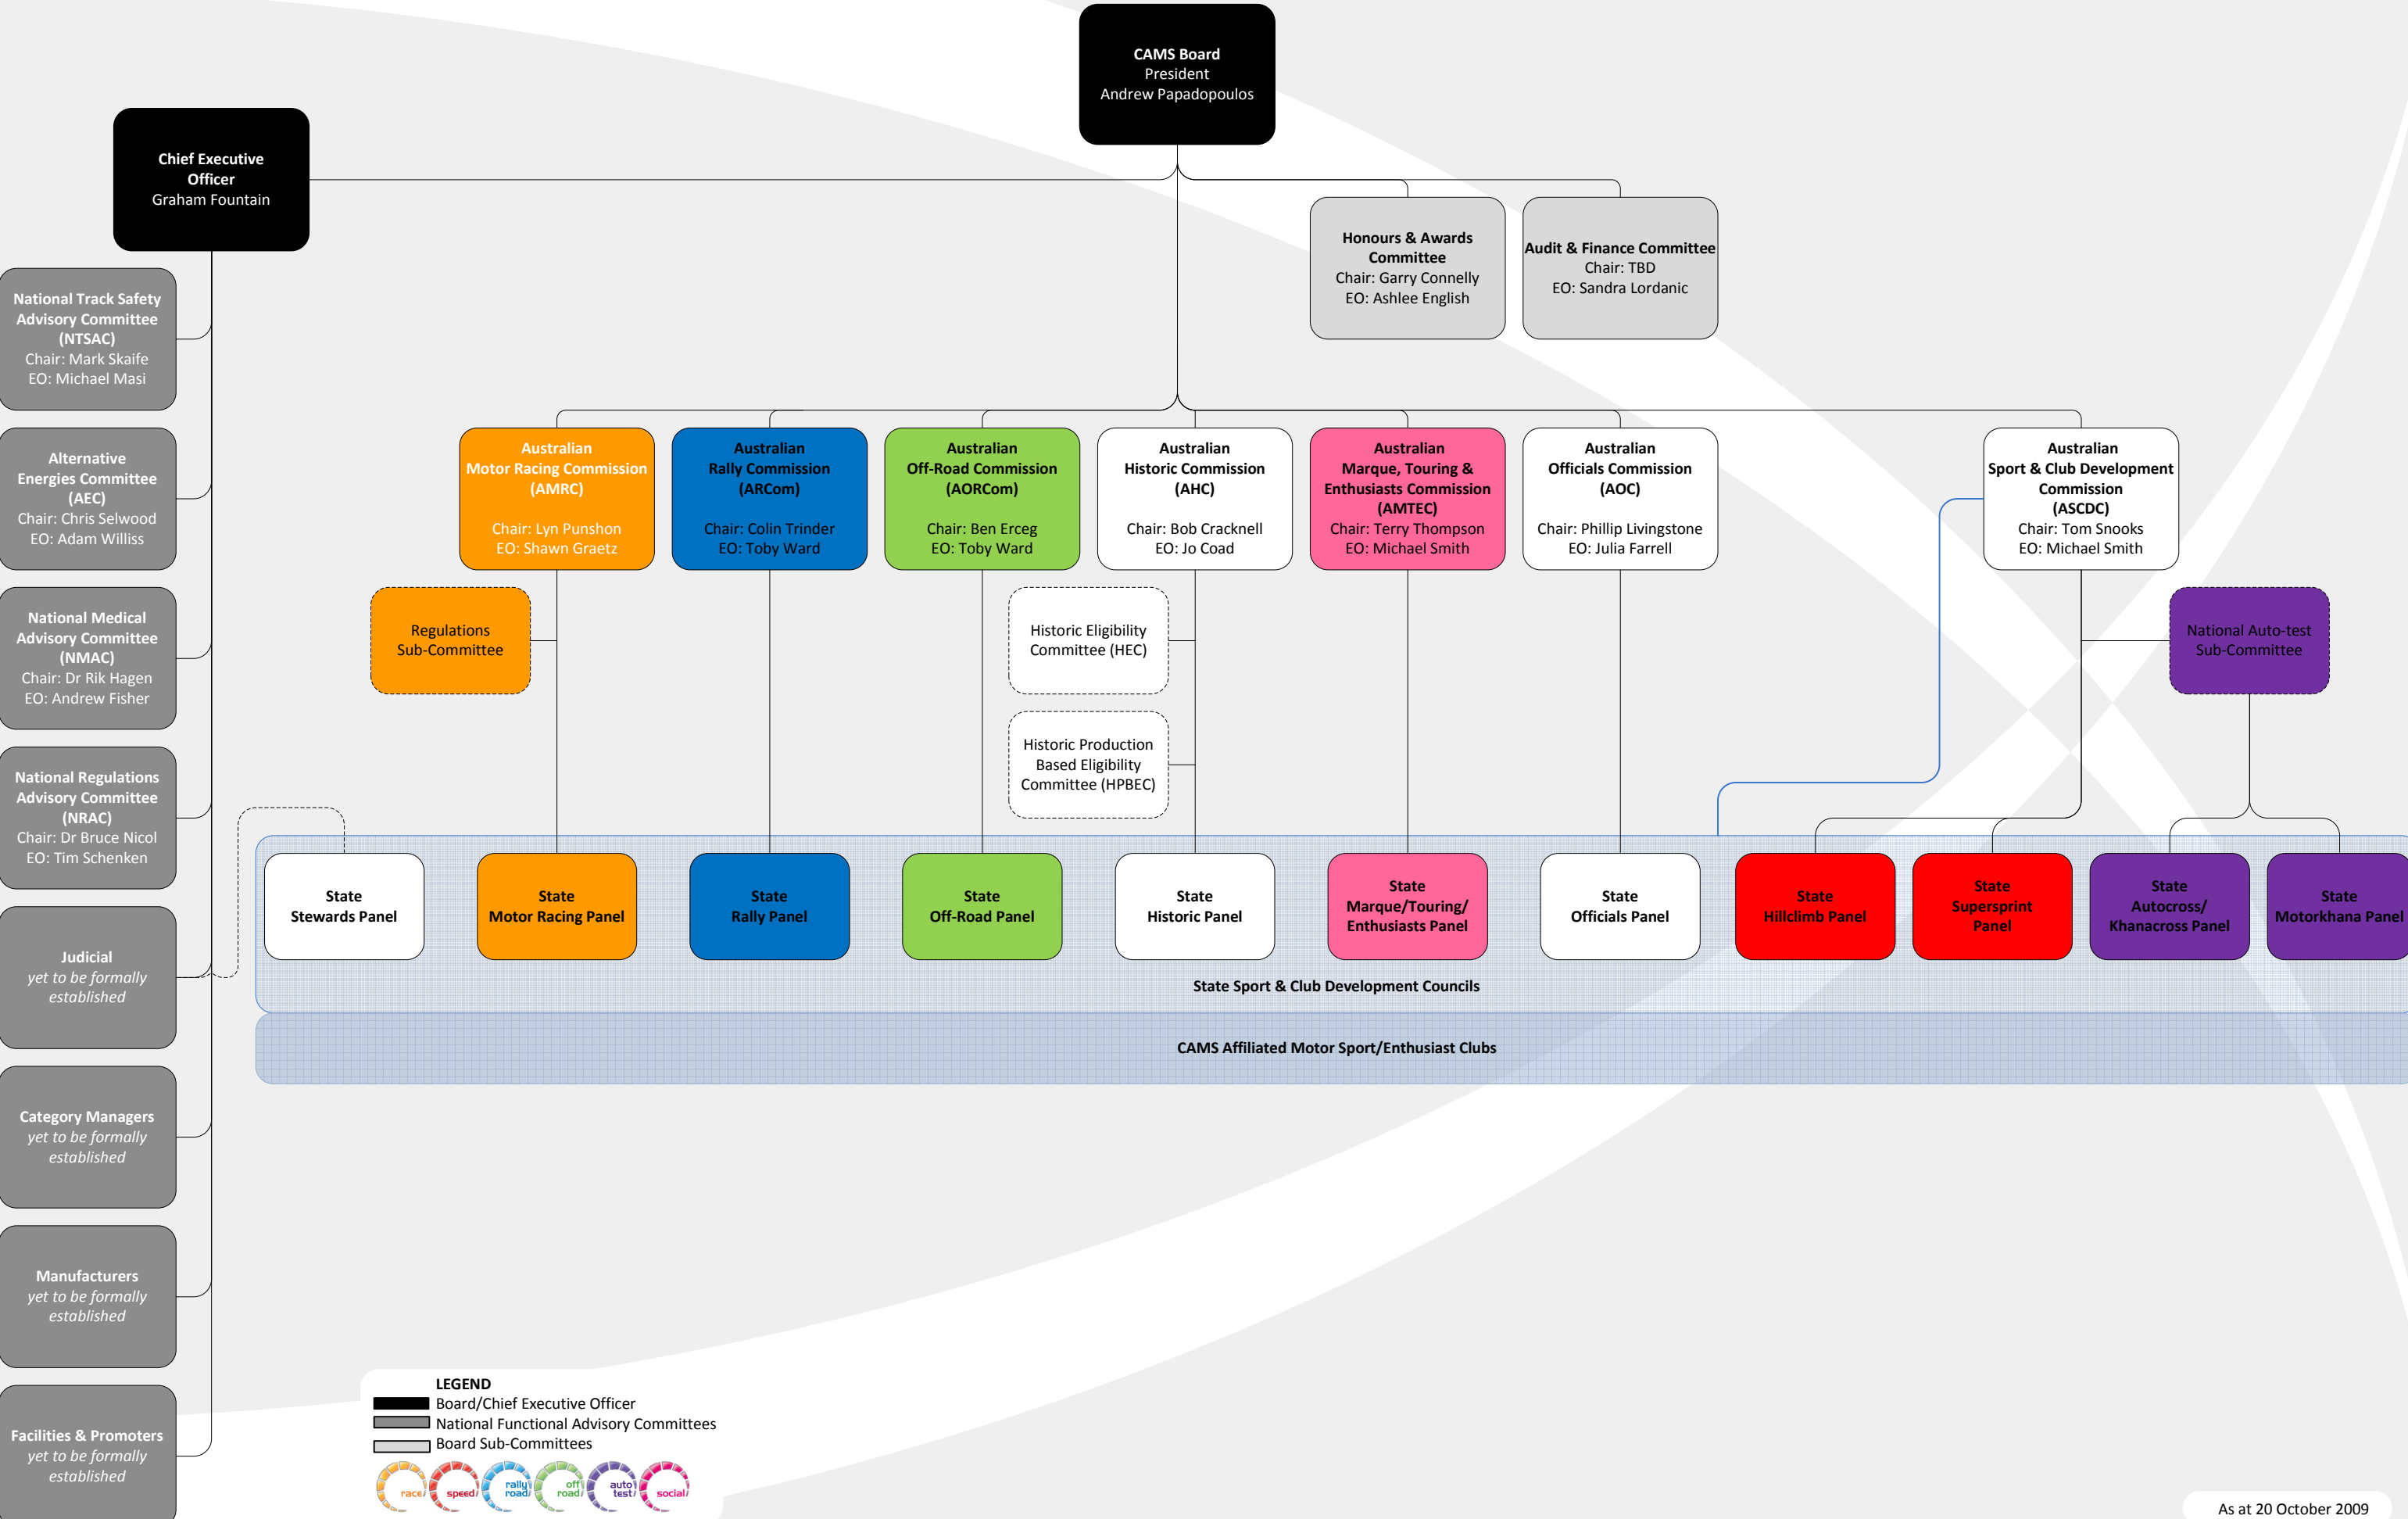

CAMS Consultative & Advisory Structure

LEGEND

- Board/Chief Executive Officer
- National Functional Advisory Committees
- Board Sub-Committees